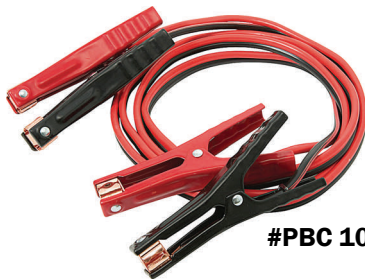

Big Larry is equipped with new C-O-B Technology
400 Lumens of Intense Light

GEN65740

\$31.97

NEBO

FALL SPECIALS

LUCAS OIL STABILIZER

#10001

\$10.97

#PBC 1012cc

10 Gauge—12' Long

\$9.47

Emergency Tire Inflator
16 Oz. W/Hose

\$10.47

WCM S420

TECHRON FUEL INJECTION CLEANER

20 Oz.
65740